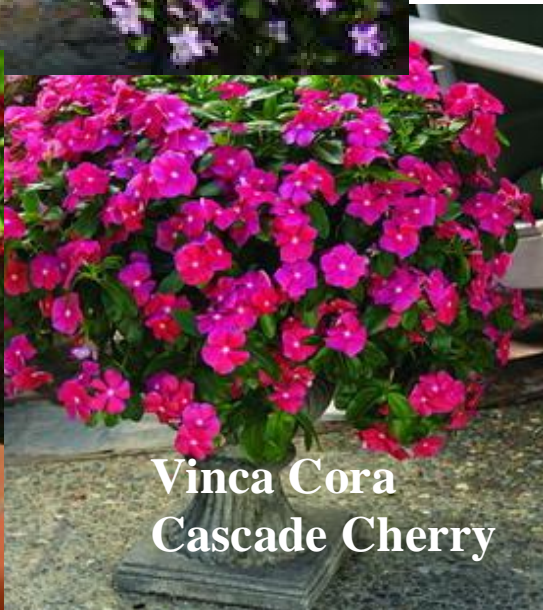

**Cora
Cascade**
TRAILING VINCA

**Vinca Cora
Cascade Magenta**

**Vinca Cora Cascade
Polka Dot**

**Vinca Cora
Cascade Cherry**

**Cora[®]
Cascade[™]**
TRAILING VINCA

**VincaCora
Cascade Lilac**

***New Release Cora® Cascade™
Trailing Vincas***

Developed in America, new Cora® Cascade™ Vincas, have a fantastic trailing habit and feature large, vibrant flowers which will have your pots and baskets dripping with colour all summer long. These heat and sun loving, cascading Vincas are a top choice for hanging baskets, raised pots and planters, window boxes and display beds. **Cora® Cascade™ Trailing Vincas are available in four summer colours: Cherry, Lilac, Magenta and Polka Dot.**