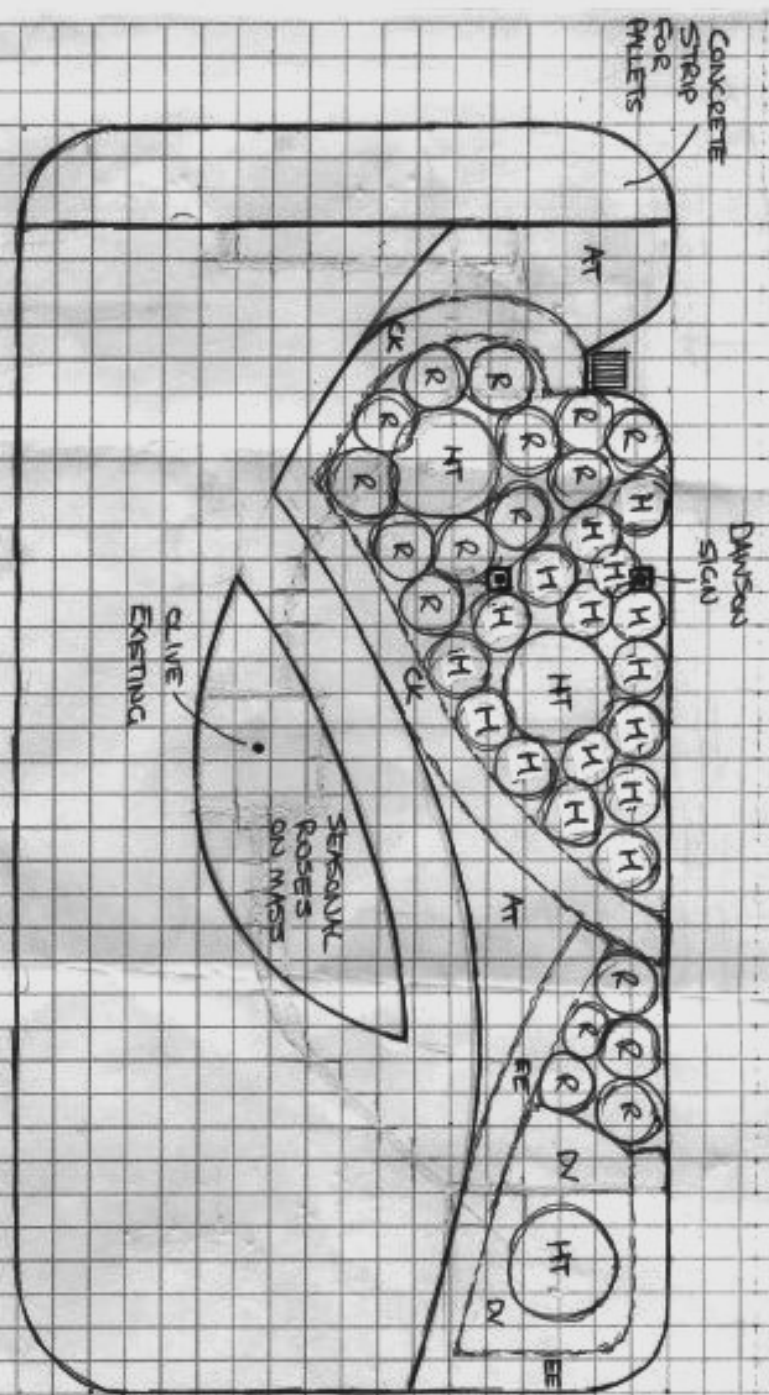

SEASONAL ROSES (SHADY LADY) 20

Code	Plant Name	Quantity
AT	Agapanthus Timberbelle	20
OK	Capriema Koro Led	28
R	Raphidepis intermedia	17
HT	Hibiscus filiosicus Rubra	3
H	Hibiscus Cuban variety	16
EE	Eurymnus Easy hedge	25
DN	Dionella variegata	20

RAILWAY ROAD

PLAN A

<b>FORRESTFIELD</b> 160 Hale Road Ph 94536533 Fax 94539520	<b>SWANBOURNE</b> 153 Railway Street Ph 93849652 Fax 93832108	<b>O'CONNOR</b> 388 South Street Ph 93147258 Fax 93147264	<b>JOONDALUP</b> Cnr Joondalup Drv & Cord St Ph 93000733 Fax 93001244
---	--	--	---